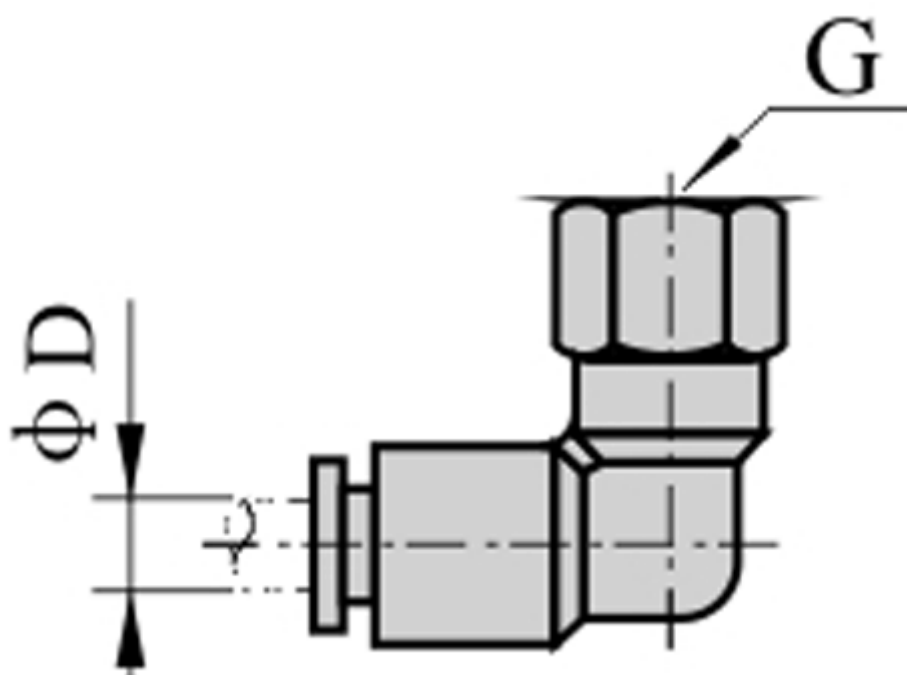

Article number: 58EPLF1004

Description: Fitting EPLF1004 female elbow connector  
thread 1/2", tube diameter 10

## Measures

---

D = 10  
Thread = 1/2"